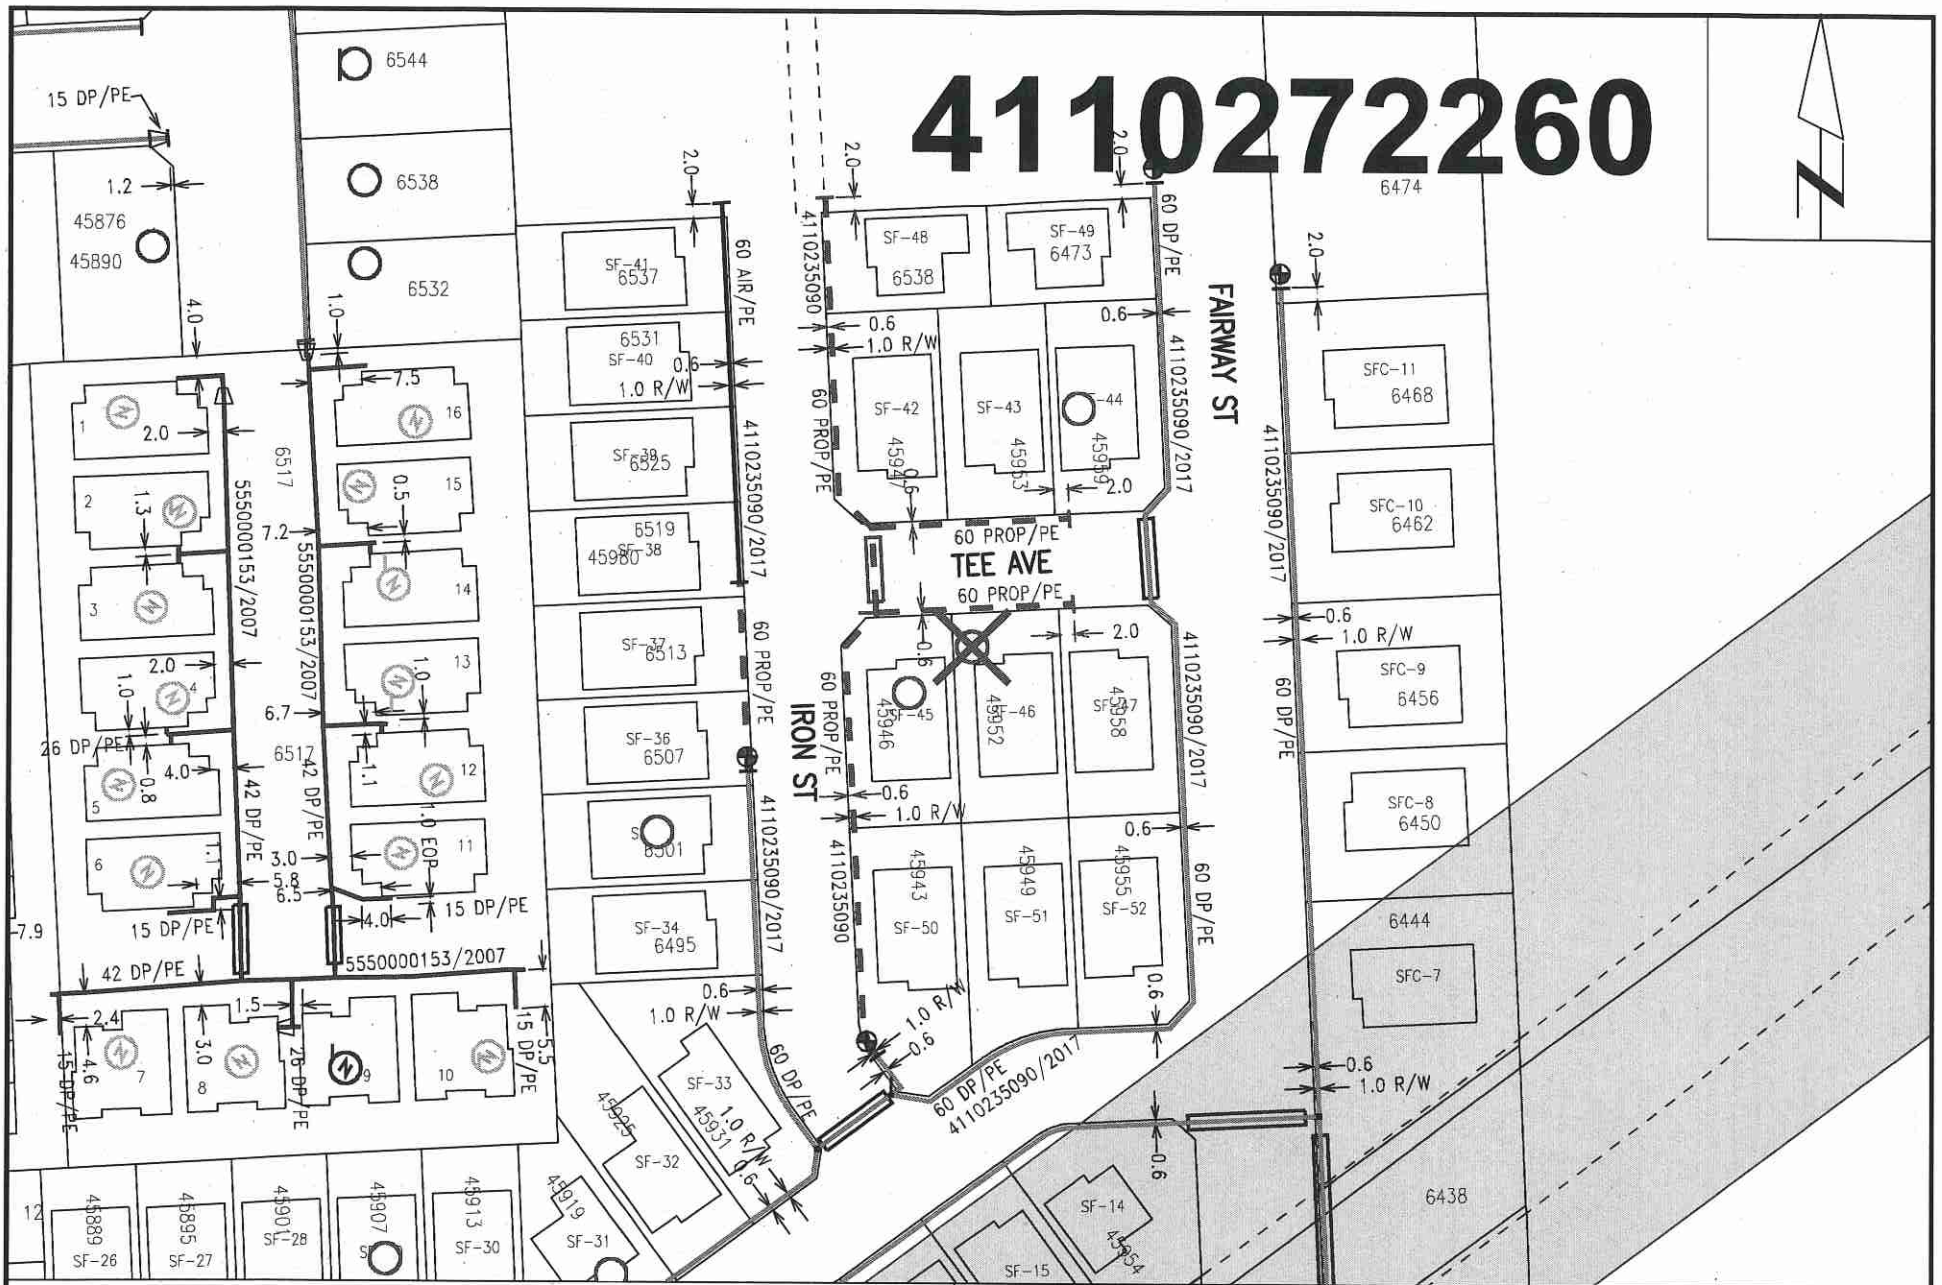

# 4110272260

**Nearest Intersection: Iron St and Tee Ave.**

**Distance from lot to intersection is 23 meters (66 degrees West of North).**

**View Scale: 1:1000**

**45952 Tee Ave, Chilliwack**

Order #: 30939240 Prem #: 10072476 City Limits: Chilliwack

X: 1295596240.00 Y: 464461282.00

Select autotext type 2017/07/18